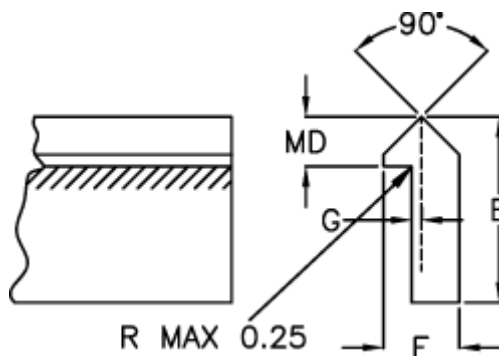

Data Sheet

Article number: 055931500

Description: Single edge track TS3SS 1500mm

Measures

E = 22.22

F = 8.71

G = 1.57

Kg/m = 1.020